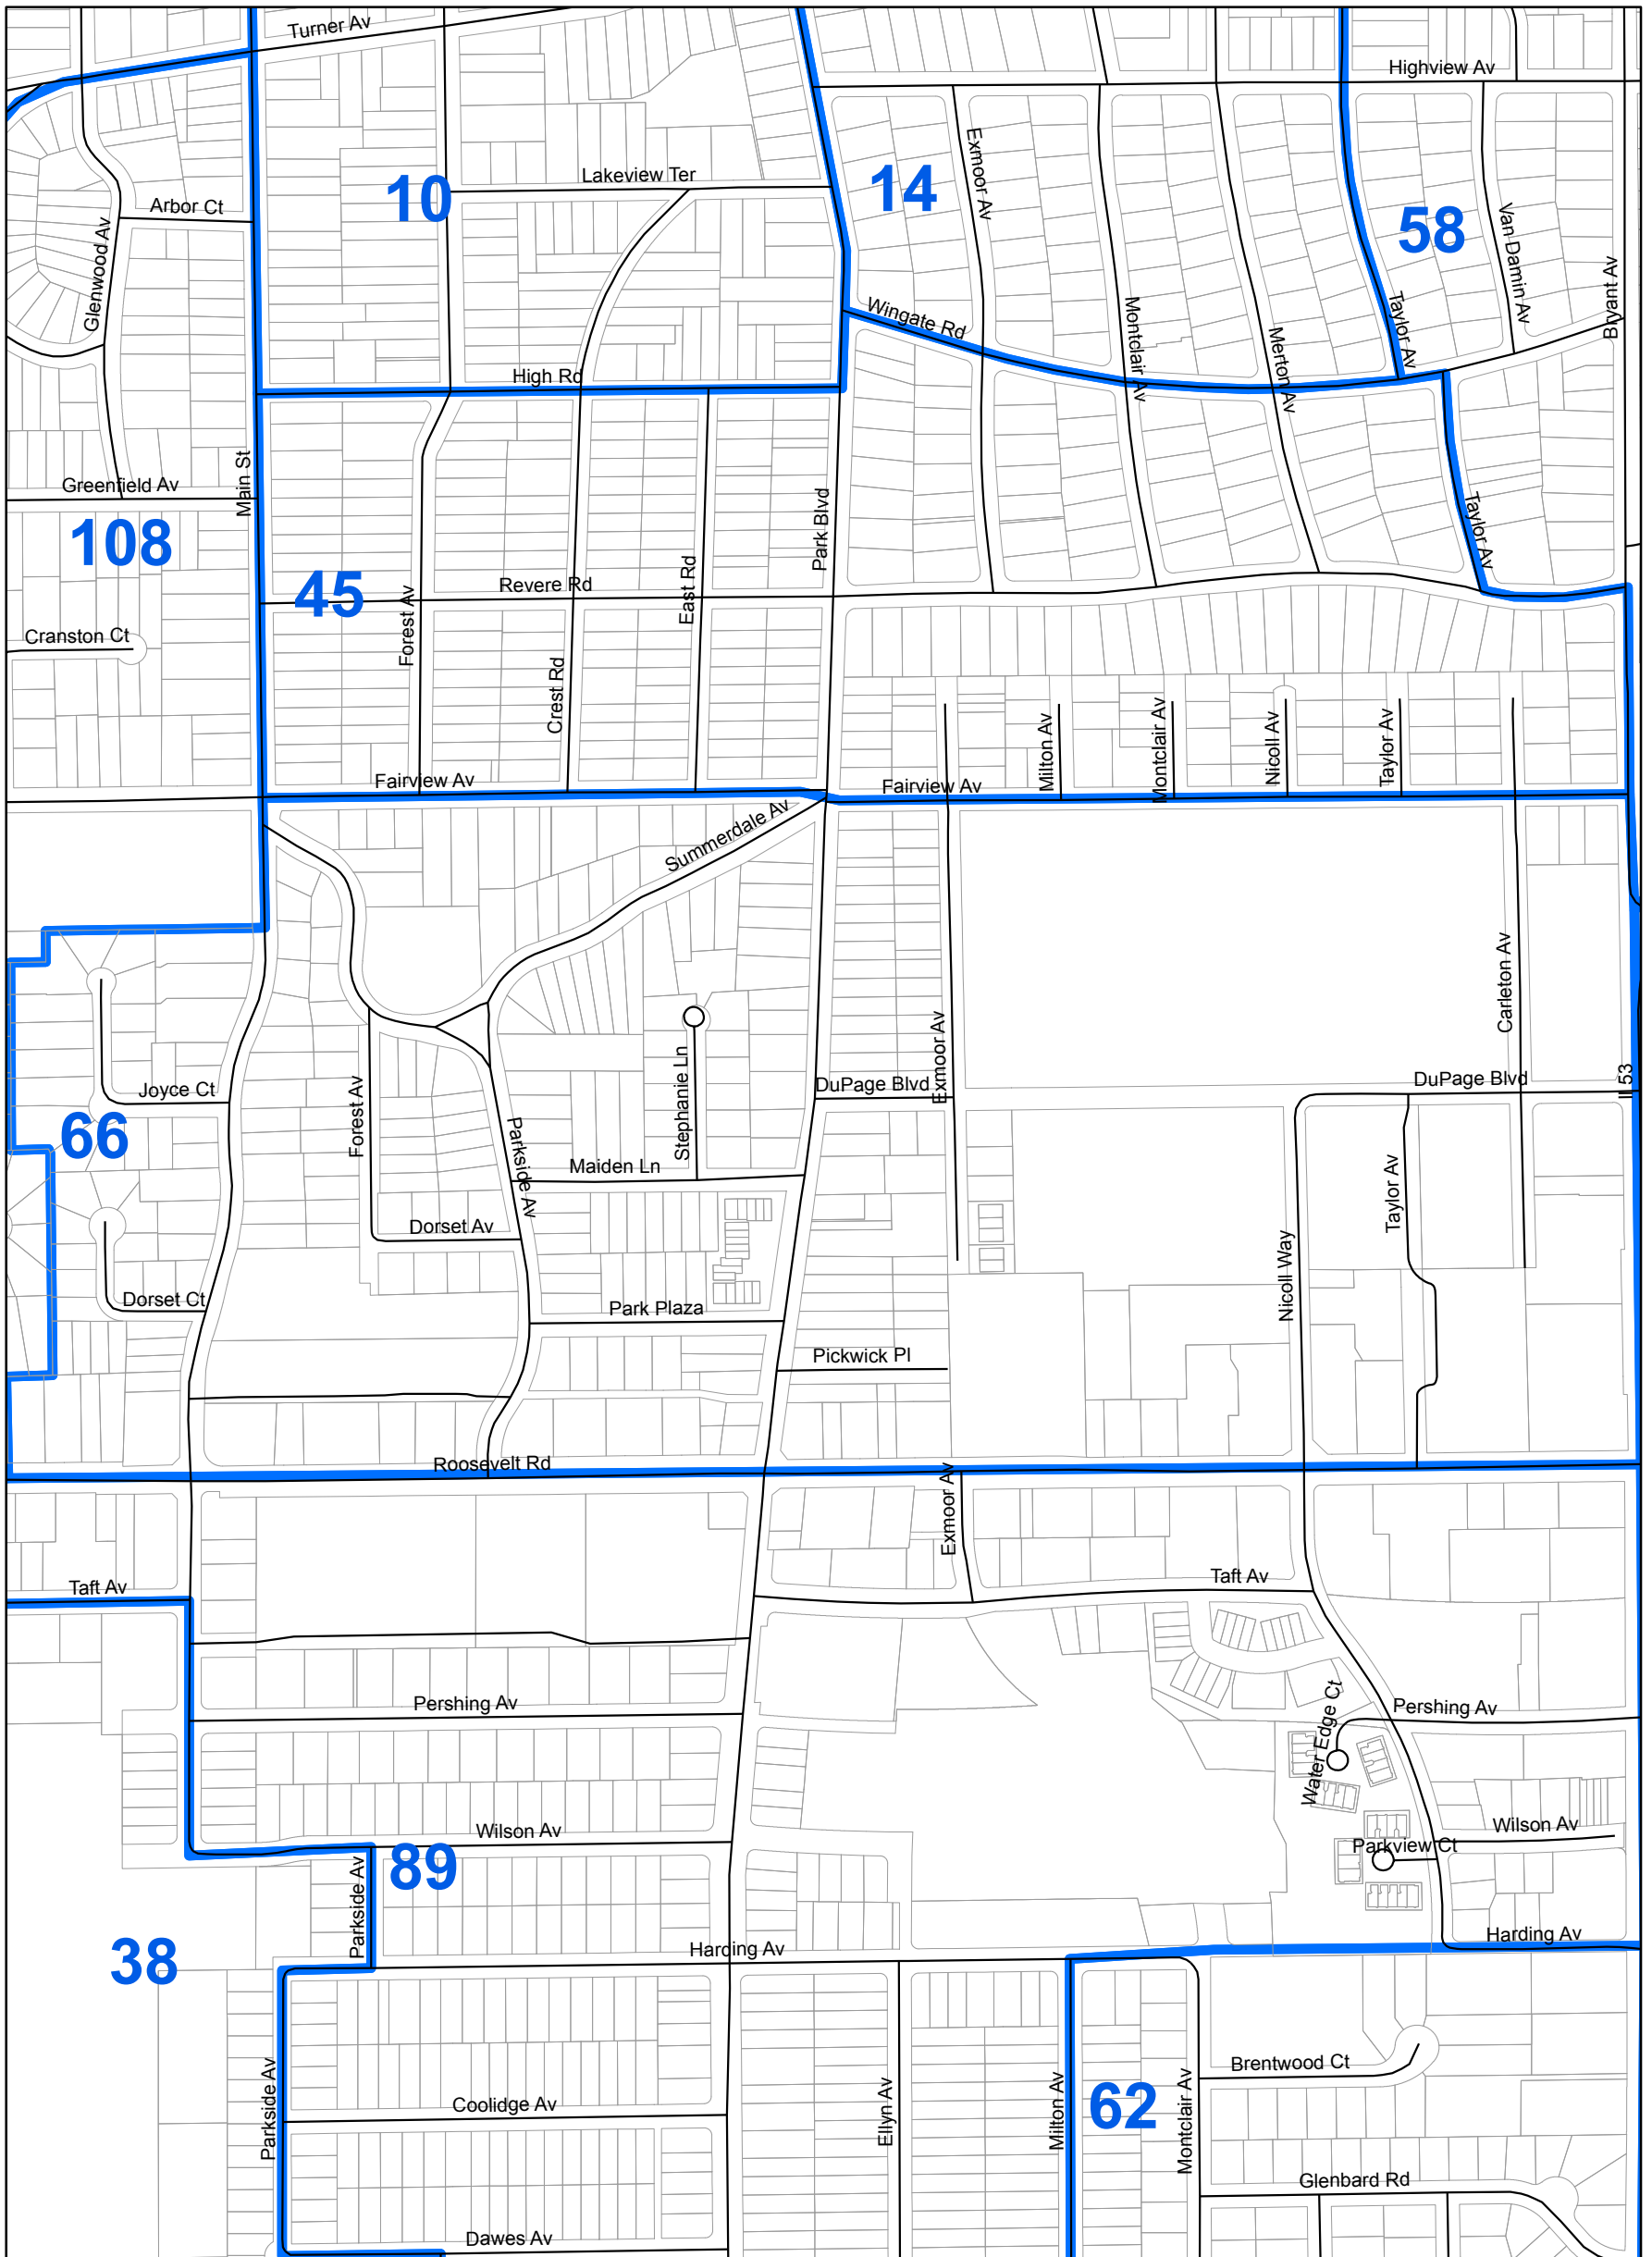

MILTON 66

DuPage County Election Commission