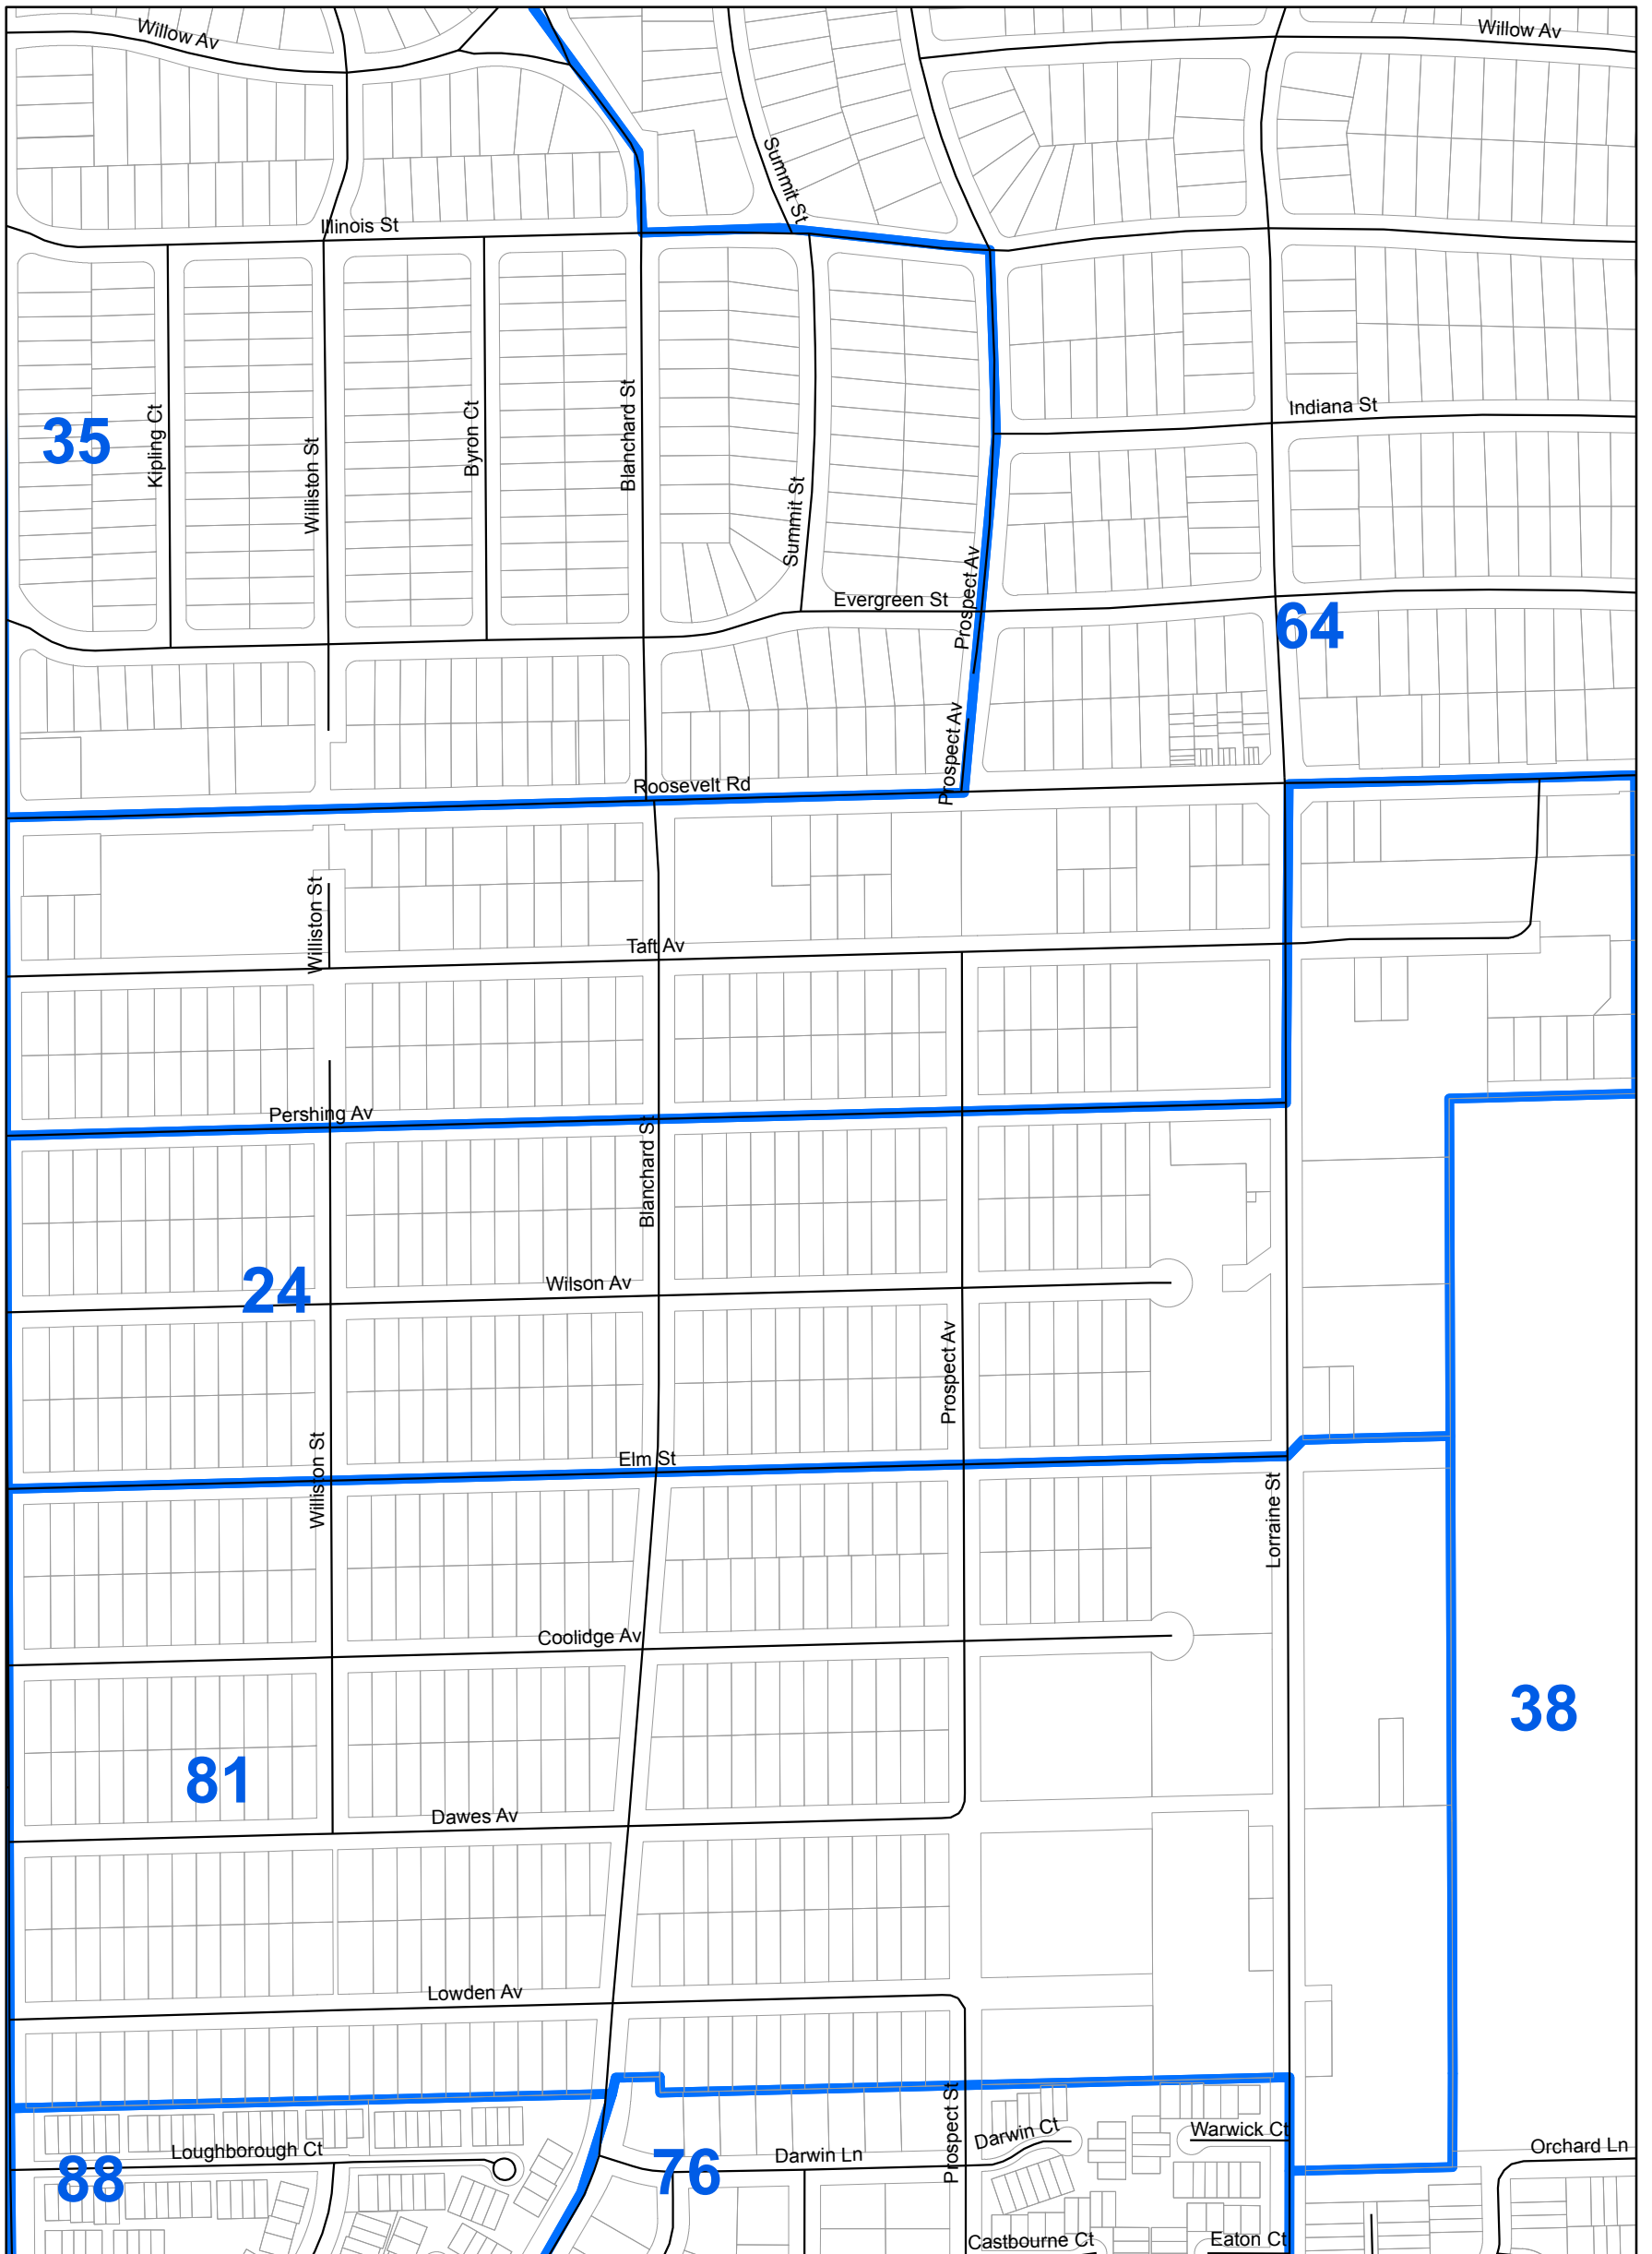

MILTON 24

DuPage County Election Commission