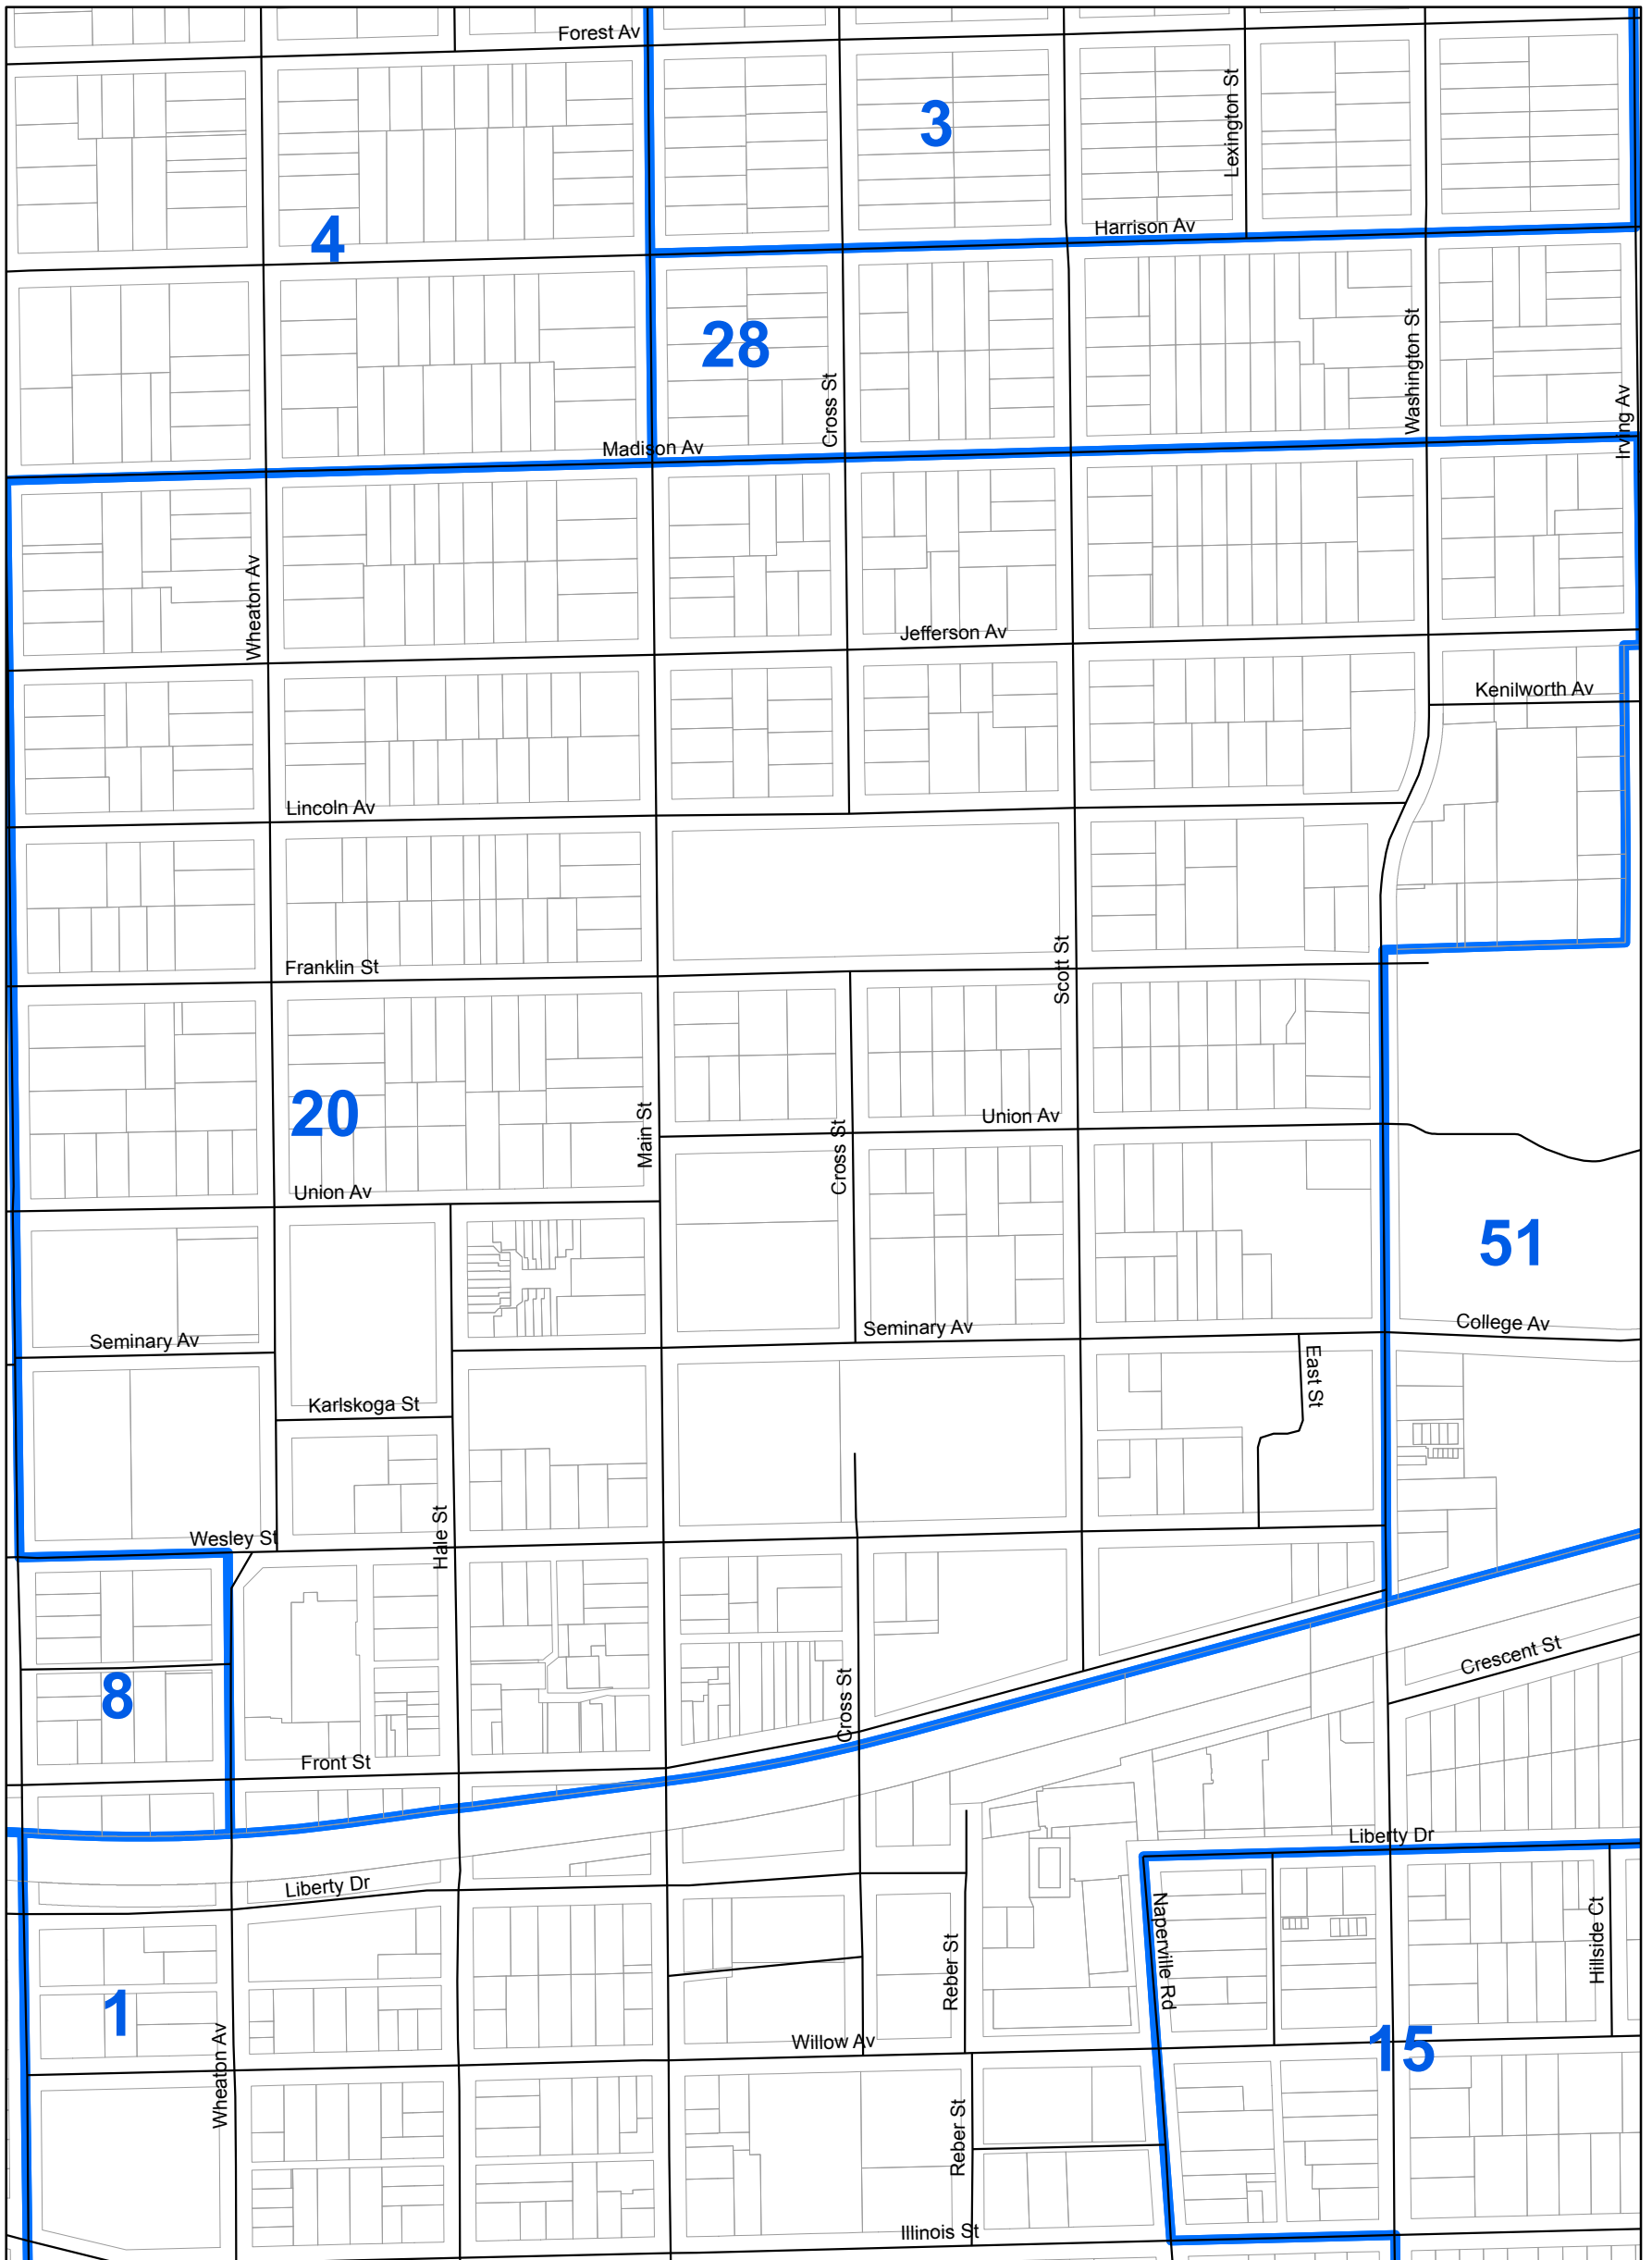

MILTON 20

DuPage County Election Commission